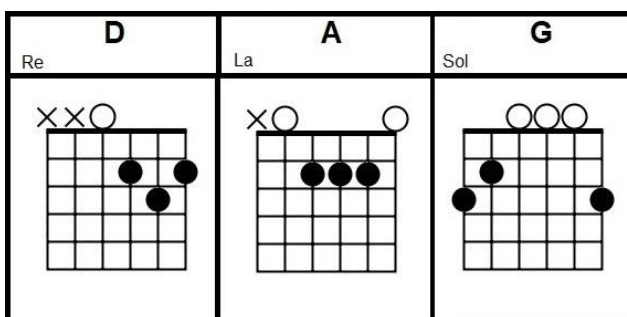

Guitar

Intro

G \ A \ Bm \ Bm \
G \ A \ D \ D \

Verse

D \ A \ D \ D \
G \ A \ D \ D7 \
G \ A \ Bm \ Bm \
G \ A \ D \ D \

repeat x 3

An Australian Blessing Andrew Chinn

Ukulele