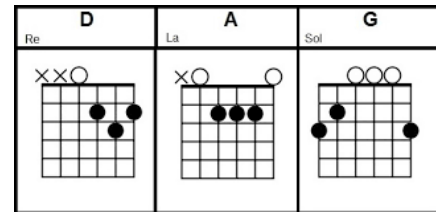

Come to The Table

GUITAR

Intro

D A G D

Chorus

D G D D G

A D G D A

D A G D

Verse

A G D A

G D A G D

G A

INTRO/ CHORUS/ VERSE/ CHORUS/ VERSE/ CHORUS/ VERSE/ CHORUS