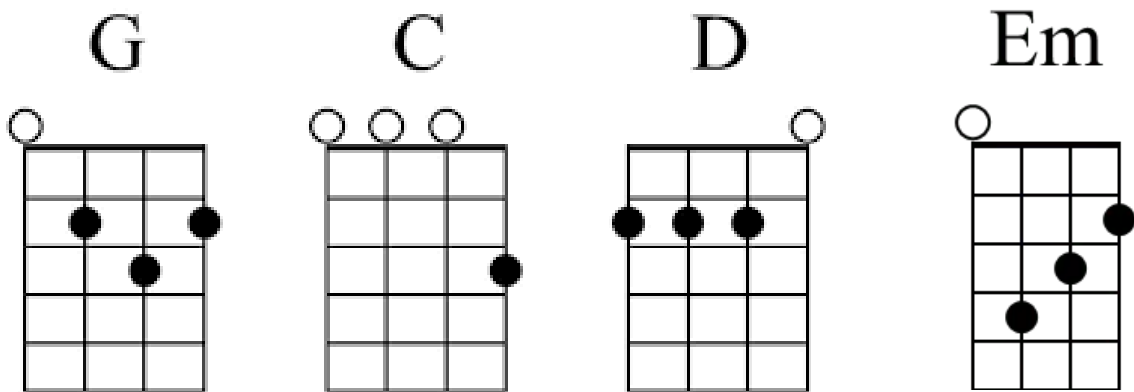

G

Verse

Em C G D

Em C G D

Em C G D

Em C G D

INTRO/ CHORUS/ VERSE/ CHORUS/ VERSE/ CHORUS

G

C

D

Em

Shine Among Them

Ukulele

Intro

↓ ↓ ↓ ↓ ↓ ↓
1 + 2 + 3 + 4 +

Chorus

Verse

INTRO/ CHORUS/ VERSE/ CHORUS/ VERSE/ CHORUS

Verse

The Verse section consists of four lines of musical notation. Each line features a sequence of chords and notes. The chords are Em, C, G, and D, which are written in teal text above the notes. The notes are represented by a single eighth note in each of the four positions of the staff, with a vertical bar line separating each position. The sequence of chords and notes is: Em (note), C (note), G (note), D (note).

Em C G D

Em C G D

Em C G D

Em C G D G

Verse

The Verse section consists of four lines of musical notation. Each line begins with a chord name in teal: Em, C, G, and D. Below each chord name are two eighth notes, also in teal. The notes are arranged in a 2x4 grid. Vertical bar lines separate the four pairs of notes. The notes in each pair are: (1) G4, A4; (2) B4, C5; (3) D5, E5; (4) F5, G5.