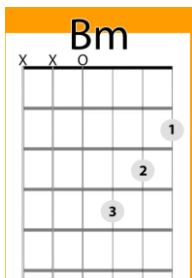

Guitar

Intro

G \ A \ Bm \ Bm \
G \ A \ D \ D \

Verse

D \ A \ D \ D \
G \ A \ D \ D7 \
G \ A \ Bm \ Bm \
G \ A \ D \ D \

repeat x 3

An Australian Blessing Andrew Chinn

Ukulele