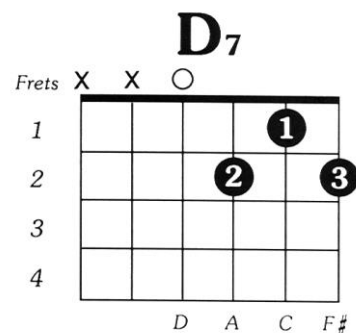

Guitar

Intro

G \ A \ Bm \ Bm \
G \ A \ D \ D \

Verse

D \ A \ D \ D \
G \ A \ D \ D7 \
G \ A \ Bm \ Bm \
G \ A \ D \ D \

repeat x 3

An Australian Blessing Andrew Chinn

Ukulele