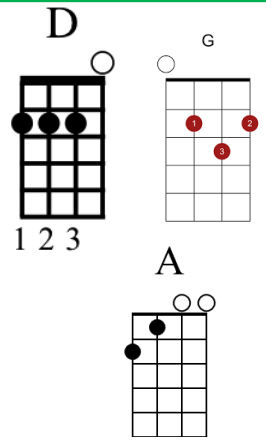

Come to The Table

Ukulele

Intro

D A G D

Chorus

D G D D G

A D G D A

D A G D

Verse

A G D A

G D A G D

G A

INTRO/ CHORUS/ VERSE/ CHORUS/ VERSE/ CHORUS/ VERSE/ CHORUS